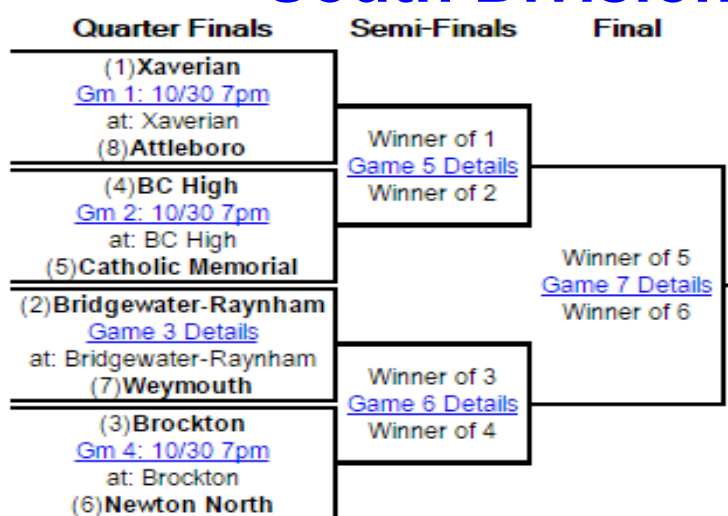

South Division 1 - Playoff

Bracket Notes:

1. Xaverian (7-0)
2. Bridgewater-Raynham (4-3)
3. Brockton (5-2)
4. Boston College HS (4-3)
5. Catholic Memorial (3-4)
6. Newton North (5-2)
7. Weymouth (4-3)
8. Attleboro (4-3)