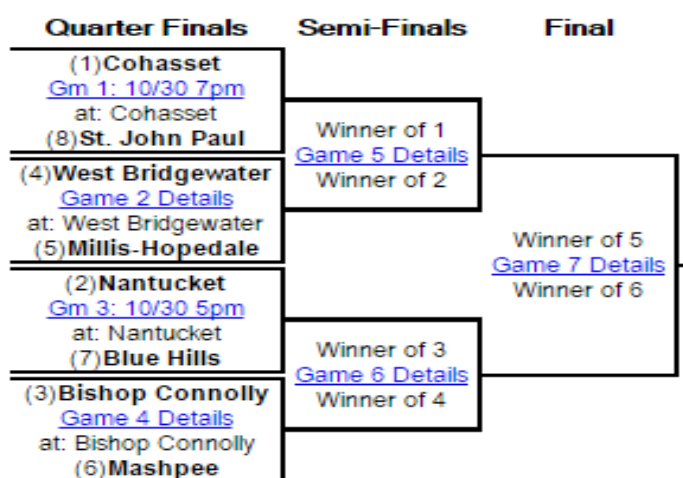

SOUTHEAST

Bracket Notes:

1. Dighton-Rehoboth (6-1)
2. Dartmouth (5-2)
3. Plymouth North (6-1)
4. Falmouth (5-2)
5. Somerset Berkley (4-2)
6. Plymouth South (4-3)
7. Sharon (3-4)
8. Whitman-Hanson (4-3)

South Division 3 - Playoff SOUTHWEST

Bracket Notes:

1. Milton (7-0)
2. North Attleboro (7-0)
3. Duxbury (6-1)
4. Walpole (5-2)
5. Stoughton (4-3)
6. Hopkinton (4-3)
7. Bishop Feehan (3-4)
8. Norwood (3-4)

South Division 4 - Playoff

Bracket Notes:

1. Holliston (7-0)
2. Foxboro (6-1)
3. Hanover (6-1)
4. Middleboro (5-2)
5. Scituate (5-2)
6. Westwood (5-2)
7. Dennis-Yarmouth (4-2)
8. Apponequet (4-3)

South Division 5 - Playoff

Bracket Notes:

1. East Bridgewater (7-0)
2. Cardinal Spellman (7-0)
3. Bishop Stang (6-1)
4. Abington (6-1)
5. Greater New Bedford (5-2)
6. Ashland (5-2)
7. Archbishop Williams (5-2)
8. Dover-Sherborn (5-2)

South Division 6 - Playoff

Bracket Notes:

1. Cohasset (6-1)
2. Nantucket (7-0)
3. Bishop Connolly (7-0)
4. West Bridgewater (6-1)
5. Millis-Hopedale (4-3)
6. Mashpee (5-2)
7. Blue Hills (5-2)
8. St. John Paul (4-3)