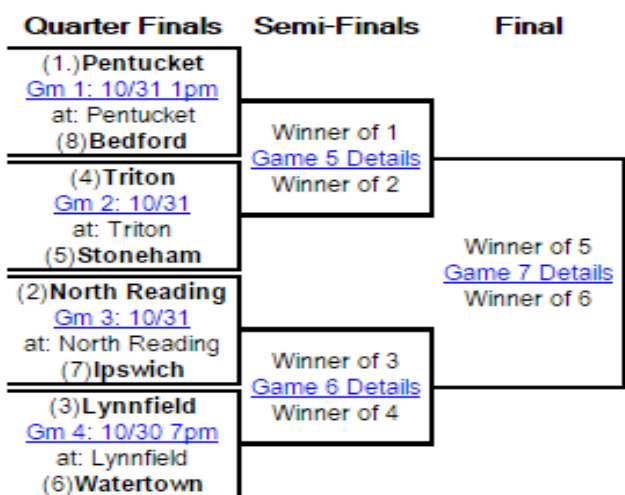

North Division 2 - Playoff

Bracket Notes:

1. Billerica (7-0)
2. Westford (6-0)
3. Reading (6-1)
4. Newton South (6-1)
5. Havelhill (4-3)
6. Malden Catholic (4-3)
7. N. Andover (4-3)
8. Waltham (2-5)

North Division 3 - Playoff

NORTHEAST

Bracket Notes:

1. Marblehead (6-1)
2. Tewksbury (5-1)
3. Danvers (5-2)
4. Beverly (5-2)
5. Gloucester (6-1)
6. Revere (6-1)
7. Salem (2-5)
8. Winchester (2-5)

North Division 3 - Playoff

NORTHWEST

Bracket Notes:

1. Melrose (7-0)
2. Concord-Carlisle (5-1)
3. Burlington (5-2)
4. Wayland (5-2)
5. Arlington (5-2)
6. Wilmington (3-4)
7. Woburn (5-2)
8. Wakefield (2-5)

North Division 4 - Playoff

Bracket Notes:

1. Pentucket (7-0)
2. North Reading (6-1)
3. Lynnfield (6-1)
4. Triton (4-3)
5. Stoneham (3-4)
6. Watertown (4-3)
7. Ipswich (4-3)
8. Bedford (4-3)

North Division 5 - Playoff

Bracket Notes:

1. Bishop Fenwick (6-1)
2. East Boston (5-1)
3. Madison Park (6-1)
4. St. Mary's (5-2)
5. Greater Lawrence (5-2)
6. Greater Lowell (5-2)
7. Brighton (4-3)
8. Shawsheen (3-4)