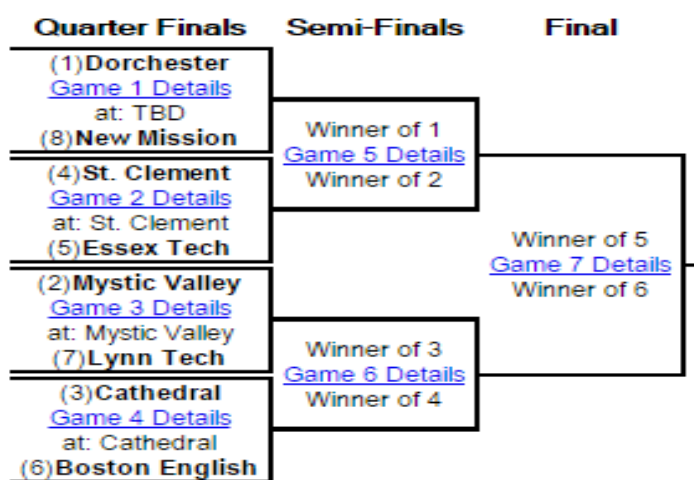

NORTHEAST

Bracket Notes:

1. Marblehead (6-1)
2. Tewksbury (5-1)
3. Danvers (5-2)
4. Beverly (5-2)
5. Gloucester (6-1)
6. Revere (6-1)
7. Salem (2-5)
8. Winchester (2-5)

North Division 3 - Playoff

NORTHWEST

Bracket Notes:

1. Melrose (7-0)
2. Concord-Carlisle (5-1)
3. Burlington (5-2)
4. Wayland (5-2)
5. Arlington (5-2)
6. Wilmington (3-4)
7. Woburn (5-2)
8. Wakefield (2-5)

North Division 4 - Playoff

Bracket Notes:

1. Pentucket (7-0)
2. North Reading (6-1)
3. Lynnfield (6-1)
4. Triton (4-3)
5. Stoneham (3-4)
6. Watertown (4-3)
7. Ipswich (4-3)
8. Bedford (4-3)

North Division 5 - Playoff

Bracket Notes:

1. Bishop Fenwick (6-1)
2. East Boston (5-1)
3. Madison Park (6-1)
4. St. Mary's (5-2)
5. Greater Lawrence (5-2)
6. Greater Lowell (5-2)
7. Brighton (4-3)
8. Shawsheen (3-4)

North Division 6 - Playoff

Bracket Notes:

1. Dorchester (7-0)
2. Mystic Valley (5-2)
3. Cathedral (5-1)
4. St. Clement (4-2)
5. Essex Tech (4-3)
6. Boston English (4-3)
7. Lynn Tech (4-3)
8. New Mission (2-4)