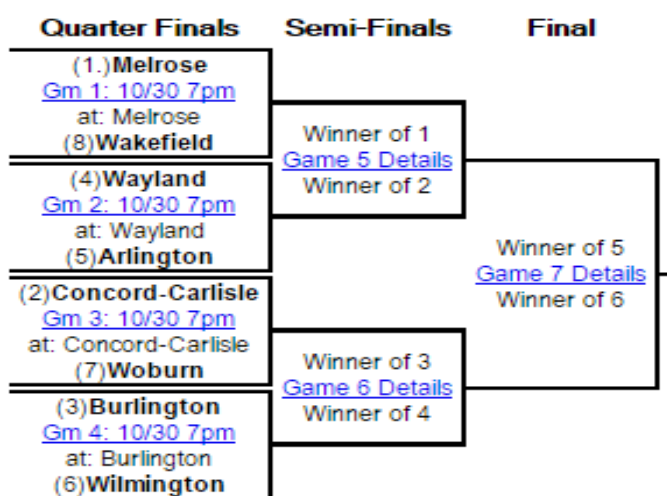

NORTHEAST

Bracket Notes:

1. Marblehead (6-1)
2. Tewksbury (5-1)
3. Danvers (5-2)
4. Beverly (5-2)
5. Gloucester (6-1)
6. Revere (6-1)
7. Salem (2-5)
8. Winchester (2-5)

North Division 3 - Playoff

NORTHWEST

Bracket Notes:

1. Melrose (7-0)
2. Concord-Carlisle (5-1)
3. Burlington (5-2)
4. Wayland (5-2)
5. Arlington (5-2)
6. Wilmington (3-4)
7. Woburn (5-2)
8. Wakefield (2-5)

North Division 4 - Playoff

Bracket Notes: