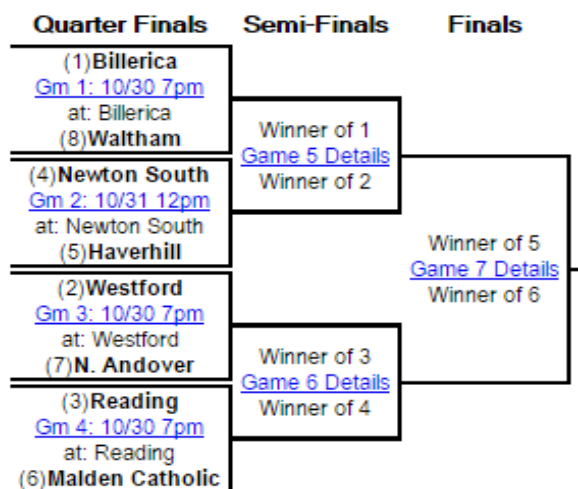

"MIAA 2015 Tournament"

October 26, 2015

Tommy Brow - Rules Interpreter
tom.brow@comcast.net

North Division 1 - Playoff

Bracket Notes:

1. St. John's Prep (6-1)
2. Central Catholic (6-1)
3. Andover (5-2)
4. Peabody (4-3)
5. Malden (4-3)
6. Methuen (3-4)
7. Lawrence (3-4)
8. Everett (3-4)

North Division 2 - Playoff

Bracket Notes:

1. Billerica (7-0)
2. Westford (6-0)
3. Reading (6-1)
4. Newton South (6-1)
5. Havelhill (4-3)
6. Malden Catholic (4-3)
7. N. Andover (4-3)
8. Waltham (2-5)

North Division 3 - Playoff

NORTHEAST

Bracket Notes:

1. Marblehead (6-1)
2. Tewksbury (5-1)
3. Danvers (5-2)
4. Beverly (5-2)
5. Gloucester (6-1)
6. Revere (6-1)
7. Salem (2-5)
8. Winchester (2-5)

North Division 3 - Playoff

NORTHWEST