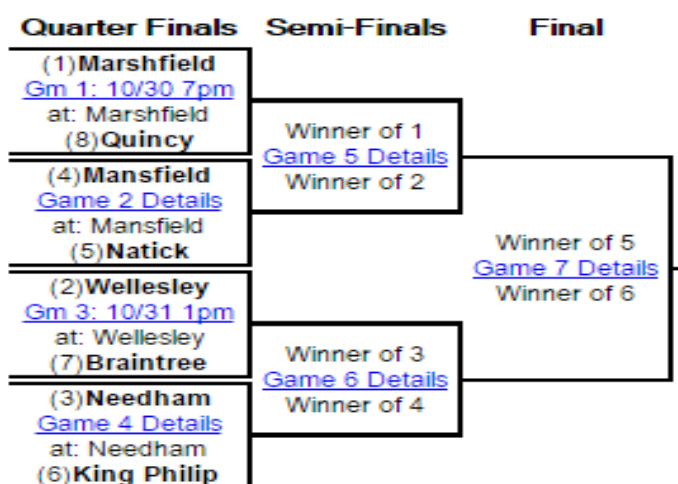

North Division 6 - Playoff

Bracket Notes:

1. Dorchester (7-0)
2. Mystic Valley (5-2)
3. Cathedral (5-1)
4. St. Clement (4-2)
5. Essex Tech (4-3)
6. Boston English (4-3)
7. Lynn Tech (4-3)
8. New Mission (2-4)

South Division 1 - Playoff

Bracket Notes:

1. Xaverian (7-0)
2. Bridgewater-Raynham (4-3)
3. Brockton (5-2)
4. Boston College HS (4-3)
5. Catholic Memorial (3-4)
6. Newton North (5-2)
7. Weymouth (4-3)
8. Attleboro (4-3)

South Division 2 - Playoff

Bracket Notes:

1. Marshfield (7-0)
2. Wellesley (6-1)
3. Needham (5-2)
4. Mansfield (4-3)
5. Natick (3-4)
6. King Philip (3-4)
7. Braintree (3-4)
8. Quincy (1-6)

South Division 3 - Playoff