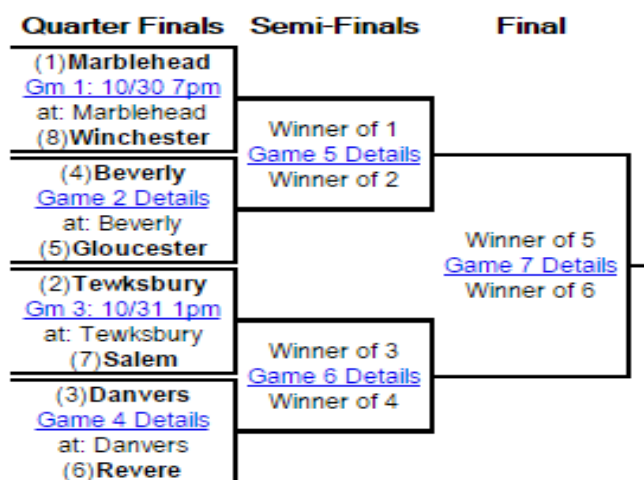

North Division 2 - Playoff

Bracket Notes:

1. Billerica (7-0)
2. Westford (6-0)
3. Reading (6-1)
4. Newton South (6-1)
5. Havelhill (4-3)
6. Malden Catholic (4-3)
7. N. Andover (4-3)
8. Waltham (2-5)

North Division 3 - Playoff

NORTHEAST

Bracket Notes:

1. Marblehead (6-1)
2. Tewksbury (5-1)
3. Danvers (5-2)
4. Beverly (5-2)
5. Gloucester (6-1)
6. Revere (6-1)
7. Salem (2-5)
8. Winchester (2-5)

North Division 3 - Playoff

NORTHWEST