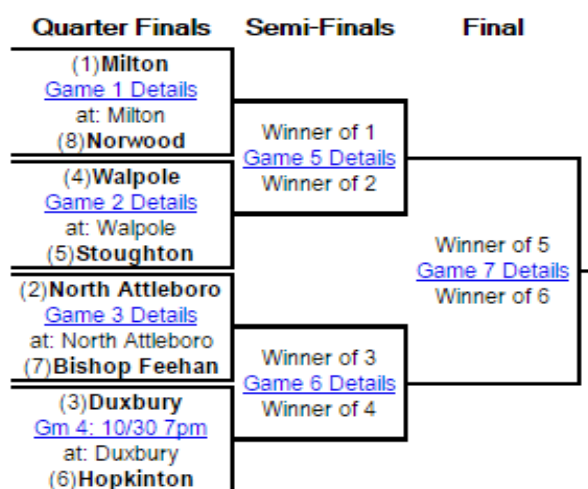

South Division 1 - Playoff

Bracket Notes:

1. Xaverian (7-0)
2. Bridgewater-Raynham (4-3)
3. Brockton (5-2)
4. Boston College HS (4-3)
5. Catholic Memorial (3-4)
6. Newton North (5-2)
7. Weymouth (4-3)
8. Attleboro (4-3)

South Division 2 - Playoff

Bracket Notes:

1. Marshfield (7-0)
2. Wellesley (6-1)
3. Needham (5-2)
4. Mansfield (4-3)
5. Natick (3-4)
6. King Philip (3-4)
7. Braintree (3-4)
8. Quincy (1-6)

South Division 3 - Playoff

SOUTHEAST

Bracket Notes:

1. Dighton-Rehoboth (6-1)
2. Dartmouth (5-2)
3. Plymouth North (6-1)
4. Falmouth (5-2)
5. Somerset Berkley (4-2)
6. Plymouth South (4-3)
7. Sharon (3-4)
8. Whitman-Hanson (4-3)

South Division 3 - Playoff SOUTHWEST

Bracket Notes:

1. Milton (7-0)
2. North Attleboro (7-0)
3. Duxbury (6-1)
4. Walpole (5-2)
5. Stoughton (4-3)
6. Hopkinton (4-3)
7. Bishop Feehan (3-4)
8. Norwood (3-4)

South Division 4 - Playoff

Bracket Notes: