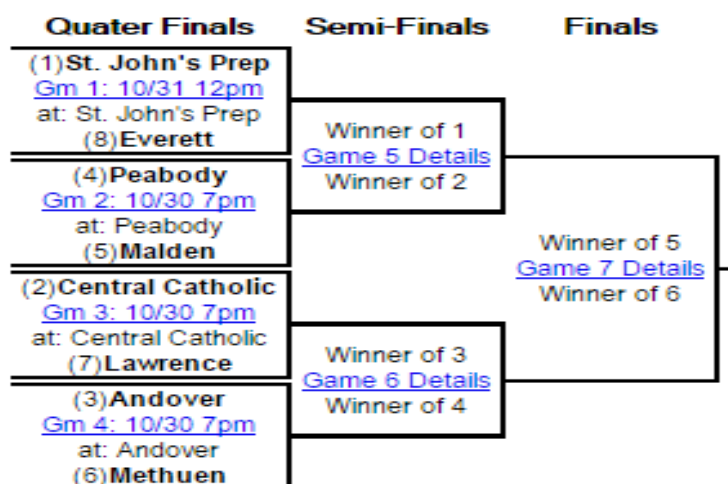

"MIAA 2015 Tournament"

October 26, 2015

Tommy Brow - Rules Interpreter
tom.brow@comcast.net

North Division 1 - Playoff

Bracket Notes:

1. St. John's Prep (6-1)
2. Central Catholic (6-1)
3. Andover (5-2)
4. Peabody (4-3)
5. Malden (4-3)
6. Methuen (3-4)
7. Lawrence (3-4)
8. Everett (3-4)

North Division 2 - Playoff

Bracket Notes:

1. Billerica (7-0)
2. Westford (6-0)
3. Reading (6-1)
4. Newton South (6-1)
5. Havelhill (4-3)
6. Malden Catholic (4-3)
7. N. Andover (4-3)
8. Waltham (2-5)

North Division 3 - Playoff

NORTHEAST

Bracket Notes:

1. Marblehead (6-1)
2. Tewksbury (5-1)
3. Danvers (5-2)
4. Beverly (5-2)
5. Gloucester (6-1)
6. Revere (6-1)
7. Salem (2-5)
8. Winchester (2-5)

North Division 3 - Playoff

NORTHWEST