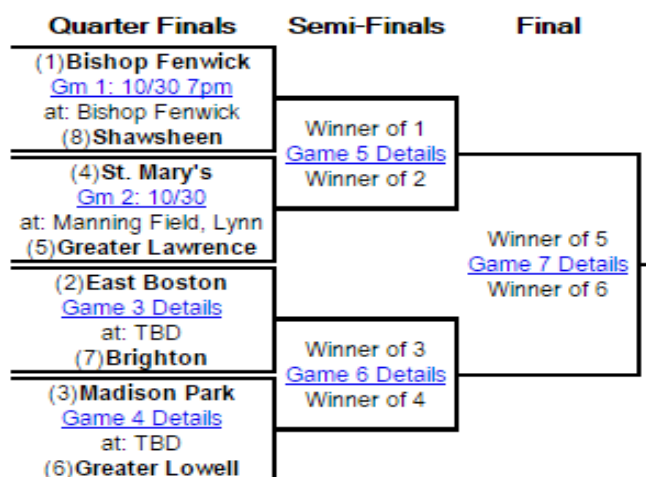

NORTHEAST

Bracket Notes:

1. Marblehead (6-1)
2. Tewksbury (5-1)
3. Danvers (5-2)
4. Beverly (5-2)
5. Gloucester (6-1)
6. Revere (6-1)
7. Salem (2-5)
8. Winchester (2-5)

North Division 3 - Playoff

NORTHWEST

Bracket Notes:

1. Melrose (7-0)
2. Concord-Carlisle (5-1)
3. Burlington (5-2)
4. Wayland (5-2)
5. Arlington (5-2)
6. Wilmington (3-4)
7. Woburn (5-2)
8. Wakefield (2-5)

North Division 4 - Playoff

Bracket Notes:

1. Pentucket (7-0)
2. North Reading (6-1)
3. Lynnfield (6-1)
4. Triton (4-3)
5. Stoneham (3-4)
6. Watertown (4-3)
7. Ipswich (4-3)
8. Bedford (4-3)

North Division 5 - Playoff

Bracket Notes:

1. Bishop Fenwick (6-1)
2. East Boston (5-1)
3. Madison Park (6-1)
4. St. Mary's (5-2)
5. Greater Lawrence (5-2)
6. Greater Lowell (5-2)
7. Brighton (4-3)
8. Shawsheen (3-4)