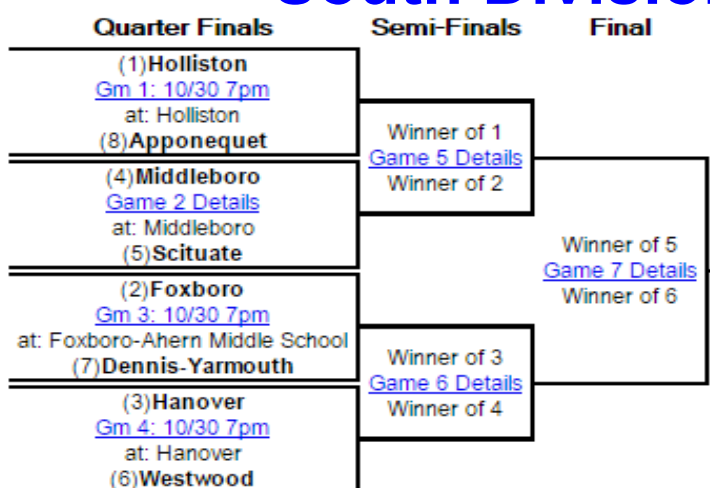

South Division 2 - Playoff

Bracket Notes:

1. Marshfield (7-0)
2. Wellesley (6-1)
3. Needham (5-2)
4. Mansfield (4-3)
5. Natick (3-4)
6. King Philip (3-4)
7. Braintree (3-4)
8. Quincy (1-6)

South Division 3 - Playoff

SOUTHEAST

Bracket Notes:

1. Dighton-Rehoboth (6-1)
2. Dartmouth (5-2)
3. Plymouth North (6-1)
4. Falmouth (5-2)
5. Somerset Berkley (4-2)
6. Plymouth South (4-3)
7. Sharon (3-4)
8. Whitman-Hanson (4-3)

South Division 3 - Playoff SOUTHWEST

Bracket Notes:

1. Milton (7-0)
2. North Attleboro (7-0)
3. Duxbury (6-1)
4. Walpole (5-2)
5. Stoughton (4-3)
6. Hopkinton (4-3)
7. Bishop Feehan (3-4)
8. Norwood (3-4)

South Division 4 - Playoff

Bracket Notes: