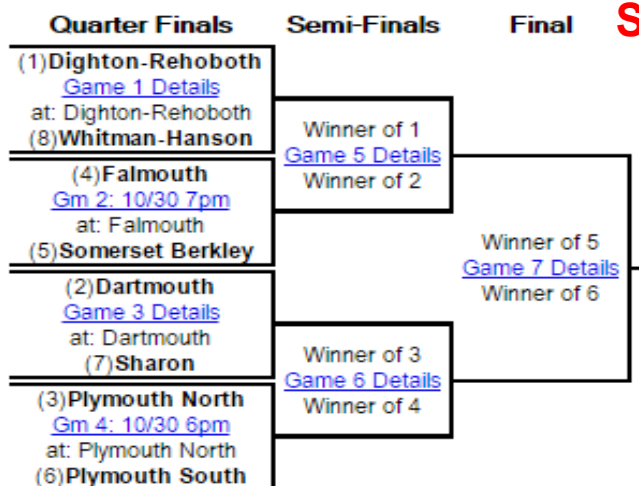

South Division 2 - Playoff

Bracket Notes:

1. Marshfield (7-0)
2. Wellesley (6-1)
3. Needham (5-2)
4. Mansfield (4-3)
5. Natick (3-4)
6. King Philip (3-4)
7. Braintree (3-4)
8. Quincy (1-6)

South Division 3 - Playoff

SOUTHEAST

Bracket Notes:

1. Dighton-Rehoboth (6-1)
2. Dartmouth (5-2)
3. Plymouth North (6-1)
4. Falmouth (5-2)
5. Somerset Berkley (4-2)
6. Plymouth South (4-3)
7. Sharon (3-4)
8. Whitman-Hanson (4-3)

South Division 3 - Playoff SOUTHWEST

Bracket Notes:

1. Milton (7-0)
2. North Attleboro (7-0)
3. Duxbury (6-1)
4. Walpole (5-2)
5. Stoughton (4-3)
6. Hopkinton (4-3)
7. Bishop Feehan (3-4)
8. Norwood (3-4)

South Division 4 - Playoff

Bracket Notes: