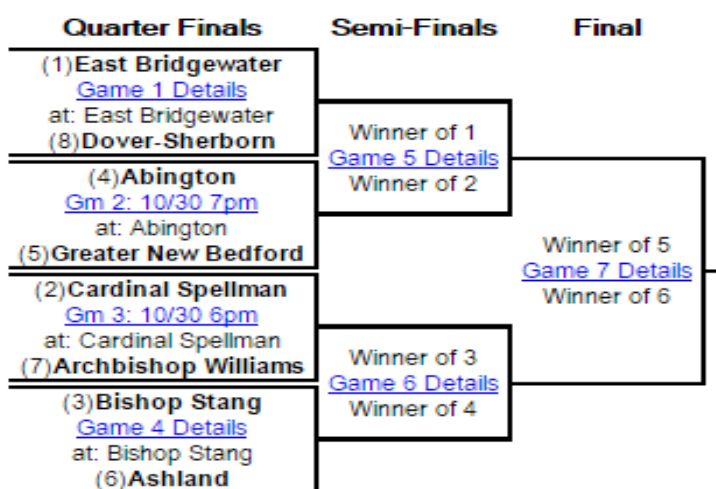

South Division 5 - Playoff

Bracket Notes:

1. East Bridgewater (7-0)
2. Cardinal Spellman (7-0)
3. Bishop Stang (6-1)
4. Abington (6-1)
5. Greater New Bedford (5-2)
6. Ashland (5-2)
7. Archbishop Williams (5-2)
8. Dover-Sherborn (5-2)